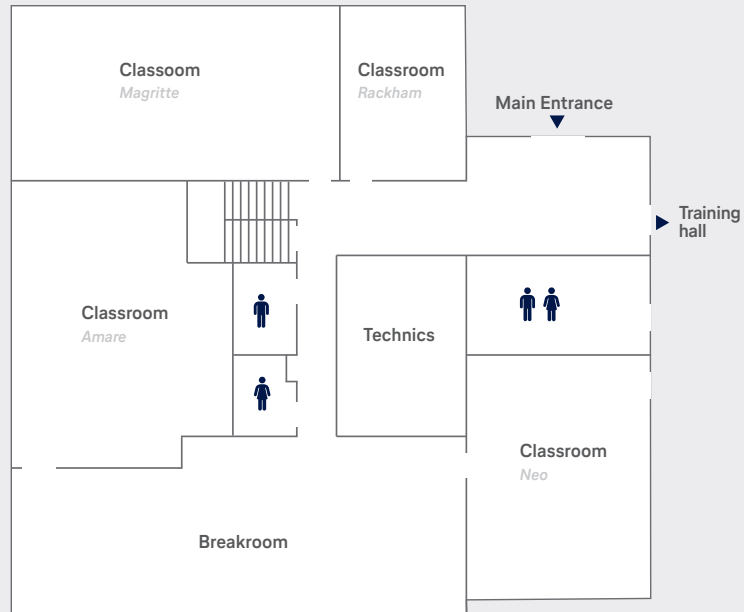

SIMULATORS OVERVIEW

Safety Training Devices	Building	
Doortrainer Airbus A320	Training Hall	p. 8
Doortrainer Airbus A330	Training Hall	p. 8
Doortrainer Boeing 737	Training Hall	p. 8
Doortrainer Boeing 787	Training Hall	p. 8
Cabin Mockup Airbus A320	Training Hall	p. 8
Service Mockup	Training Hall	p. 8
Equipment Hands On Station	Training Hall	p. 8
Slide Raft Airbus A330	Training Hall	p. 8
Slide Tower Narrowbody / Widebody	Training Hall	p. 8
Cockpit Door Keypad Trainer	Training Hall	p. 8
Pilot Incapacitation Trainer	Training Hall	p. 8
Real Fire Fighting Trainer	Training Hall (outside)	p. 8
Virtual Reality Area	Office Space Level 1	p. 10

More Information
Floor Plans p. 8

TRAINING HALL

The training hall includes Emergency Simulators such as a Cabin Mockup, Door Trainers, a Slide Raft and Tower, a Real Fire-Fighting Trainer, a Hands-on Room and a Mockup for the Service Training.

OFFICE SPACE LEVEL 0

The entrance, the classrooms and a breakroom are located on level 0.

OFFICE SPACE LEVEL 1

The office rooms, a vr area and a self study area are located on level 1.

SERVICES / ACCESS TO THE BUILDING