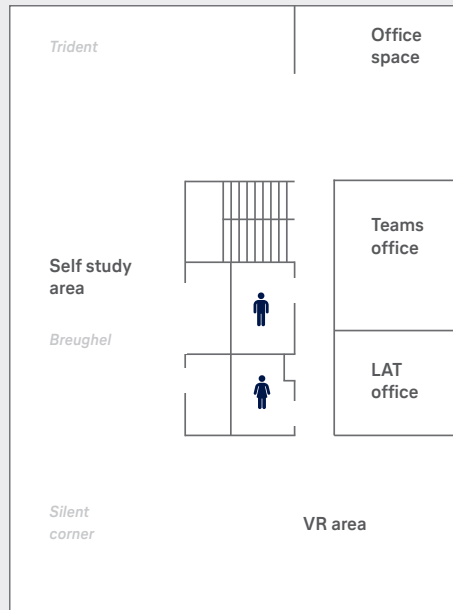

SIMULATORS OVERVIEW

Safety Training Devices	Building	
Doortrainer Airbus A320	Training Hall	p. 8
Doortrainer Airbus A330	Training Hall	p. 8
Doortrainer Boeing 737	Training Hall	p. 8
Doortrainer Boeing 787	Training Hall	p. 8
Cabin Mockup Airbus A320	Training Hall	p. 8
Service Mockup	Training Hall	p. 8
Equipment Hands On Station	Training Hall	p. 8
Slide Raft Airbus A330	Training Hall	p. 8
Slide Tower Narrowbody / Widebody	Training Hall	p. 8
Cockpit Door Keypad Trainer	Training Hall	p. 8
Pilot Incapacitation Trainer	Training Hall	p. 8
Real Fire Fighting Trainer	Training Hall (outside)	p. 8
Virtual Reality Area	Office Space Level 1	p. 10

More Information
Floor Plans p. 8

TRAINING HALL

The training hall includes Emergency Simulators such as a Cabin Mockup, Door Trainers, a Slide Raft and Tower, a Real Fire-Fighting Trainer, a Hands-on Room and a Mockup for the Service Training.

OFFICE SPACE LEVEL 0

The entrance, the classrooms and a breakroom are located on level 0.

OFFICE SPACE LEVEL 1

The office rooms, a vr area and a self study area are located on level 1.

SERVICES / ACCESS TO THE BUILDING