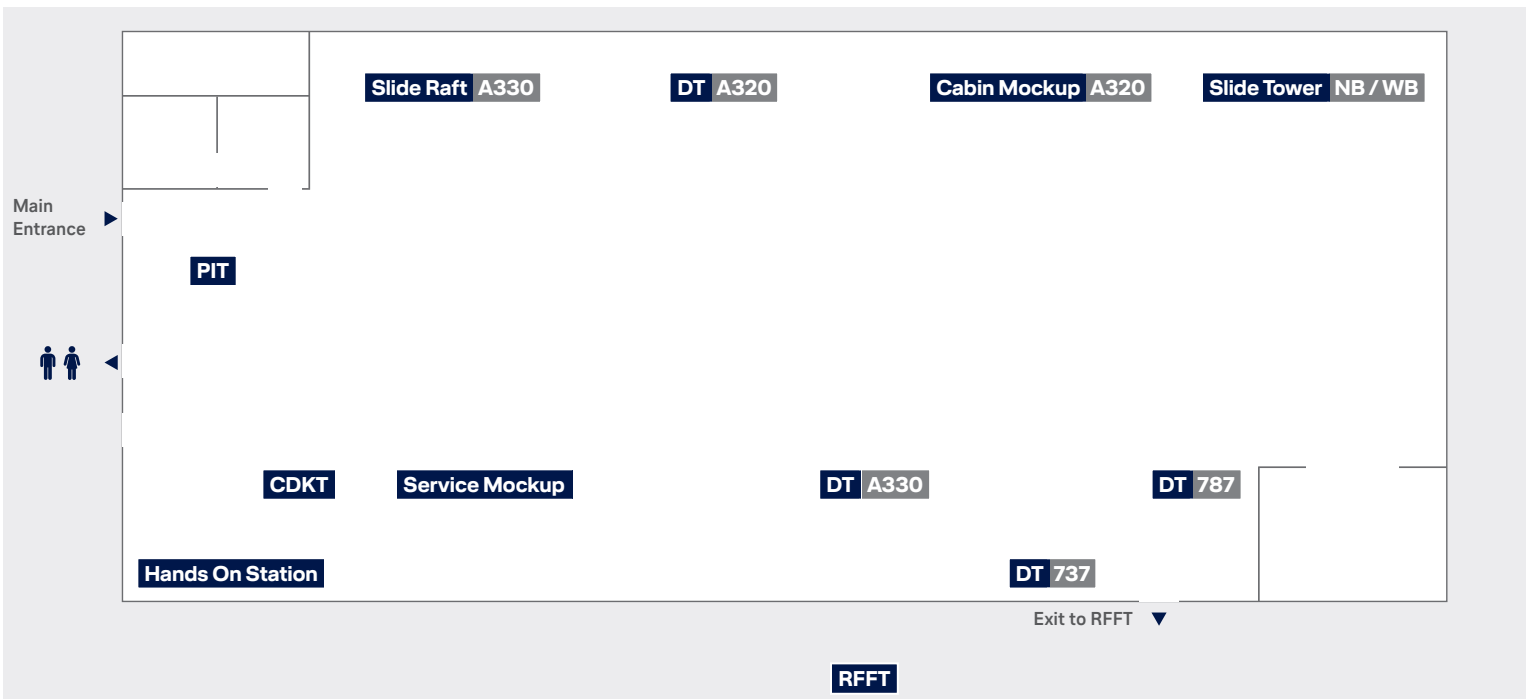

TRAINING HALL

The training hall includes Emergency Simulators such as a Cabin Mockup, Door Trainers, a Slide Raft and Tower, a Real Fire-Fighting Trainer, a Hands-on Room and a Mockup for the Service Training.