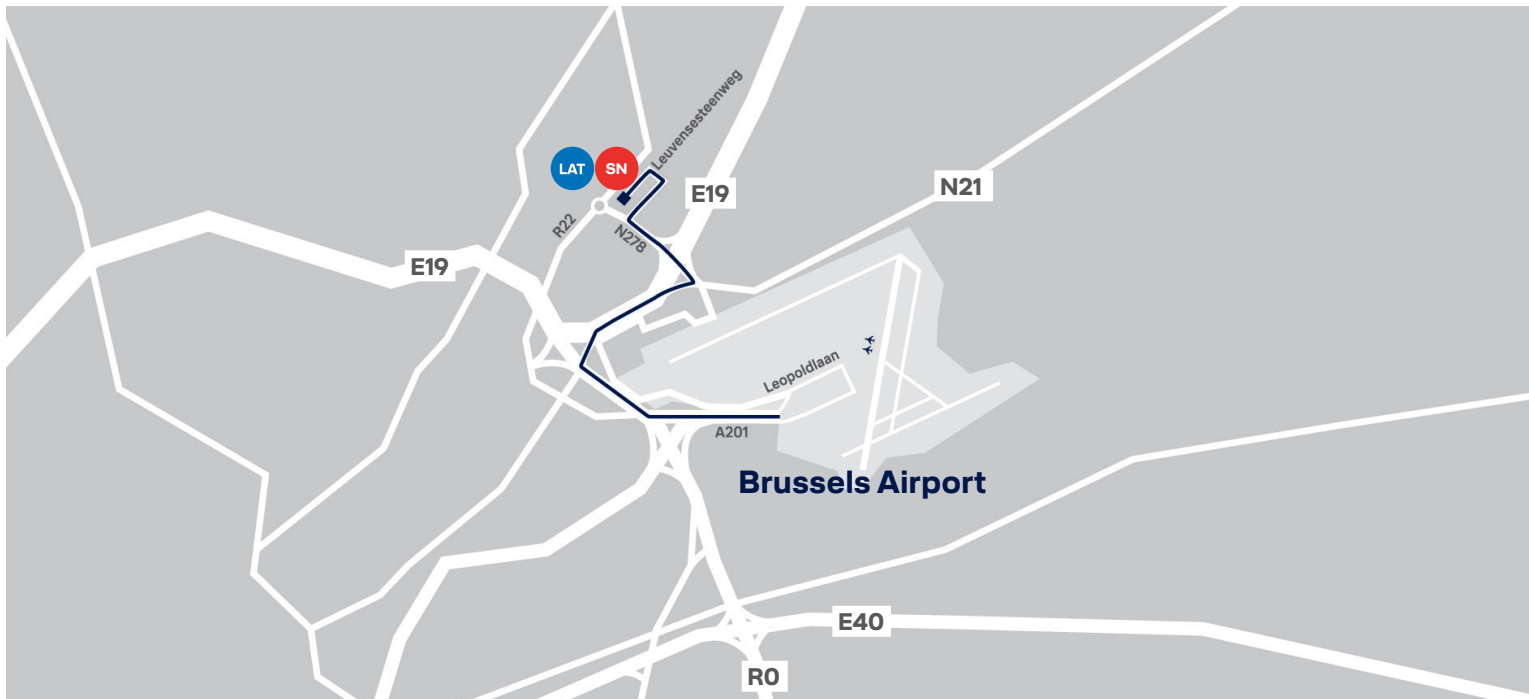

DIRECTIONS BY CAR FROM THE AIRPORT

[More Information](#)
By Bus p. 5

If you're traveling by car from Brussels Airport, follow the A201 towards R0, and follow the direction of E40, E19, CARGO. Subsequently keep right and follow the direction of E19, CARGO. Take the first exit Vilvoorde-Luchthavenlaan and follow

the directions to Vilvoorde. Continue until you reach the round-about ('The fist'), and turn right. Subsequently, turn right at the first crossing, and drive onto the grounds of 'Everest Business Park' on your right.